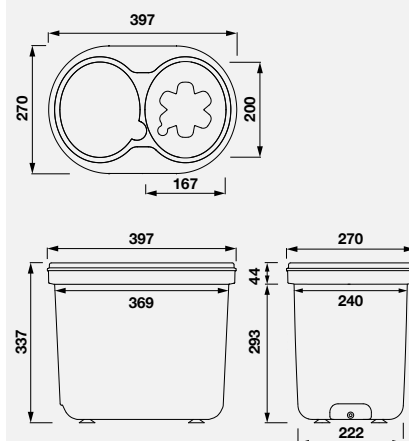

BRUSH SET

Change the brushes periodically for best hygiene.

BUNDLE

All you need to start directly. NU single package incl. tabs and brush sanitizer.

EASY-CLIX®

Connect every Spülboy easy clix and fast.

DIMENSIONS