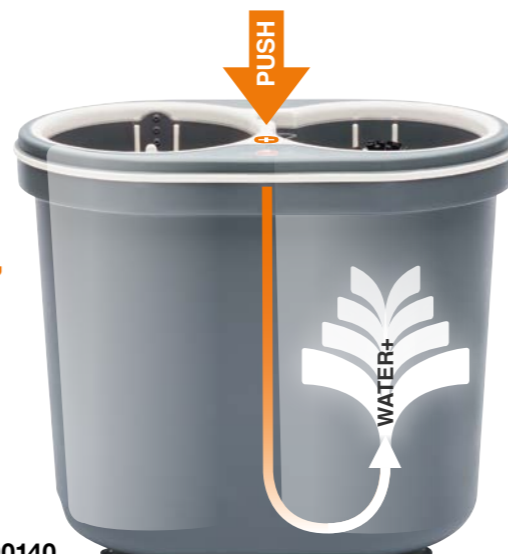

Test it! The NU® generation

+ NU® Construction

Intelligent! One-piece construction, two washing canisters. Specially the big prewashing and rinse canisters suits to all glass even sizes up to 1L. NU Trendsetting: the combination of hard- and soft plastic components serves a perfect bumper.

+ NU® Hygienic Design

Clean is cool! The close and solid construction is unique and sets fully new standards regarding international certifications and regulations. NU simplifies workflows and combines innovative technic, hygiene and design.

+ NU® Sustainability

Think new! Clean green. Hygienic glass washing without electricity and most economic water consumption. Typical: the optimized water supply and the efficient water circulation guarantees an amazing water quality.

NU® STANDARD

Robust construction, quick connection, perfect performance.

And on top: simplest maintenance.

Art-No. 1700130

NU® WATER+

PUSH THE BUTTON! Freshest water is strongly refilling the pre-canister. As much and as long you want. Just practically: for first-time filling or when fresh water is needed during intensive operation.

READY,
STEADY,
CLEAN.

Art-No 1700140